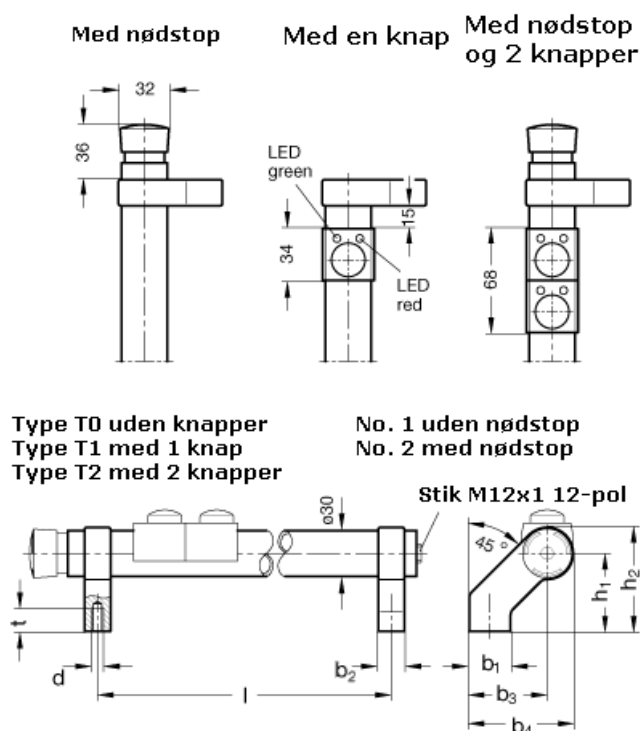

Article number: 201024030022

Description: E+G Tubular handles with switches
GN 332-300-SW-T2-2

Measures

b1 = 27	t = 15
b2 = 17	
b3 = 51	
b4 = 68	
d = M 8	
h1 = 51	
h2 = 68	
l = 300	